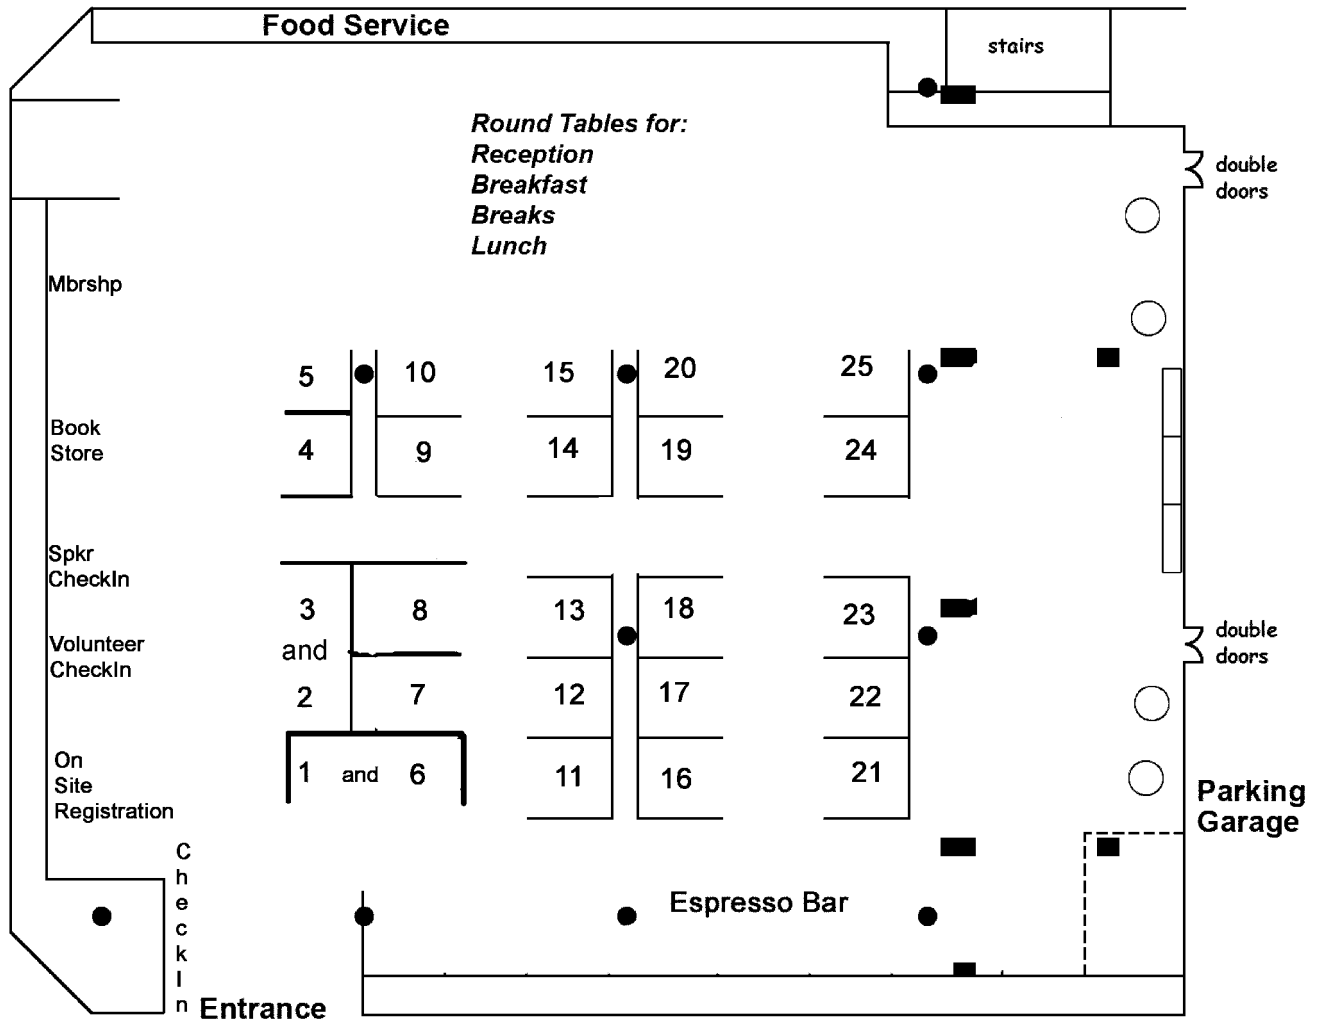

**ASTD – Cascadia Chapter
Regional Conference
November 17 – 18, 2005**

Exhibit Floor Plan

To Lobby

**DoubleTree - Lloyd Center
Portland, OR
Exhibit Hall**

Confirmed Exhibit Space

- | | | |
|---|--|--------------------------|
| 1. Learning Point | 10. ASTD-National | 20. PREP Profile Systems |
| 2. PSU and Intercultural Communications Institute | 11. DoubleTree Hotel | 21. Qwizdom |
| 3. PSU | 12. | 22. Chair Massage |
| 4. CPP | 13. Planet Productions | 23. Link Conferencing |
| 5. Executive Forum | 14. ASTD – Cascadia Chapter Affiliates | 24. Interactive Concepts |
| 6. Learning Point | 15. ASTD Impact Awards | 25. New Horizons |
| 7. Extra Handouts and Materials | 16. Development Dimensions Intl (DDI) | |
| 8. OSU | 17. Chair Massage | |
| 9. Syntax Training | 18. CompView | |
| | 19. Office Depot | |